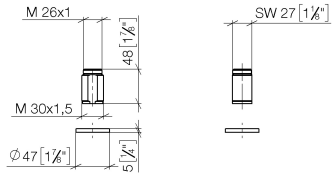

Extension set -

12 720 970 90

- for clamping depths > 45 mm to max. 85 mm

For combination with rinsing spray set 27731970,
27721970, 27723970, 27722970, 27731809,
27718809 only.

Extension set -

12 720 970 90

mm [inches]

Spare parts list

No.	Item Number	Name	Quantity used	Delivery time
1	09 28 10 043 90	ring	1	60